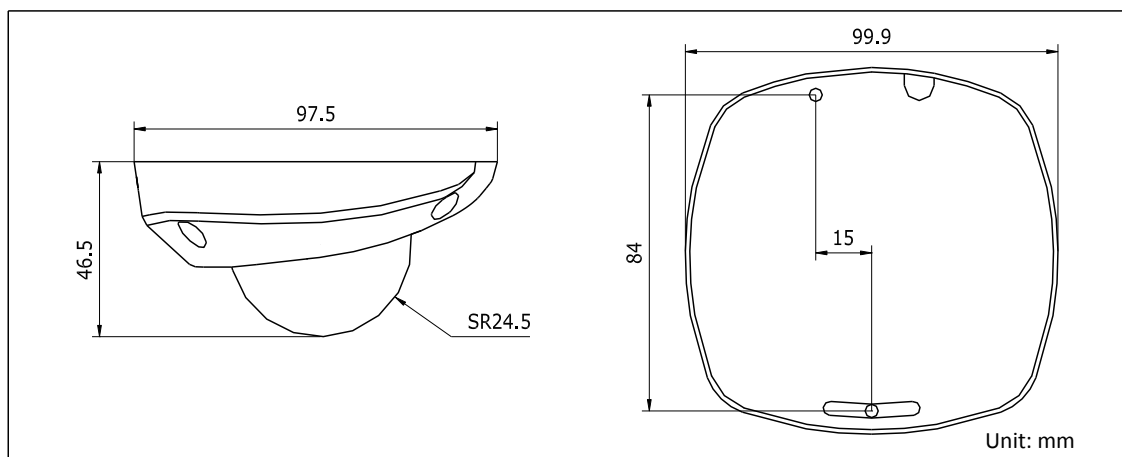

Operating Conditions	-30 °C – 60 °C (-22 °F – 140 °F) Humidity 95% or less (non-condensing)
Power Supply	12 VDC±10% / PoE
Power Consumption	Max. 4.1W
Material	Base&Top Cover: Metal
Protect level	IP67
Impact Protection	IEC60068-275Eh, 20J; EN50102, up to IK10
Dimensions (mm)	99.9 × 97.5 × 46.5 mm (3.93" × 3.84" × 1.83")
Weight	400 g (0.88 lbs)

Order Model

DS-2CD2520F

Dimensions

Accessories